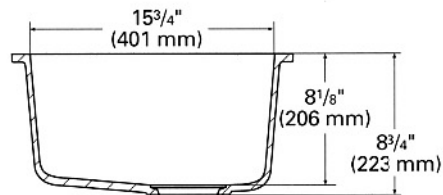

SIDE CROSS-SECTION

804 (SEAMED UNDERMOUNT)

INSIDE SINK DIMENSIONS

	Length	×	Width	×	Depth
inches	15³/₄		15³/₄		8¹/₈
(mm)	(401)		(401)		(206)

All drain holes in sinks are nominally 3¹/₂" in diameter and accept all standard drain hardware, including waste disposal units
Metric conversions are approximate.

Available in the following colors:

Bisque, Bone, Cameo White, Glacier White, Natural Pearl, Vanilla

DuPont™
CORIAN®
SOLID SURFACES

The miracles of science™

Phone: 724.294.3190

Last Revised 06.09.08

Fax: 724.294.3198

www.blumes.net