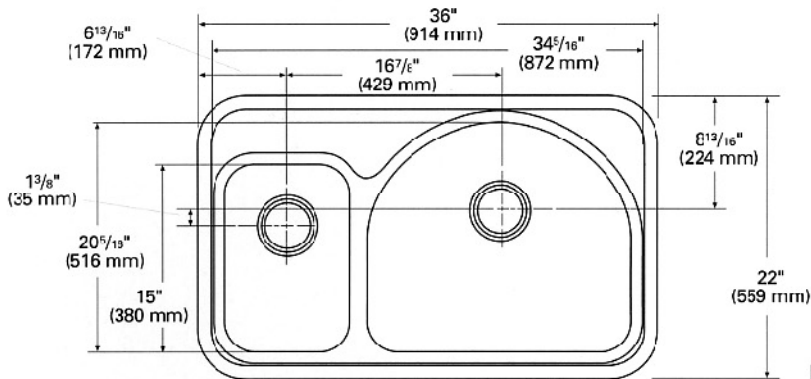

BLUME'S® Corian® Kitchen Bowls

902

Double Sink

"D" shape bowl in combination with deep food prep sink brings beauty and performance to the kitchen.

- The deepest Corian® sink combination—both bowls are deeper than 10" when undermounted
- The recessed spillway catches water overflow
- A recessed faucet allows for easy cleanup
- Fits into a 36" or larger base cabinet

TOP VIEW