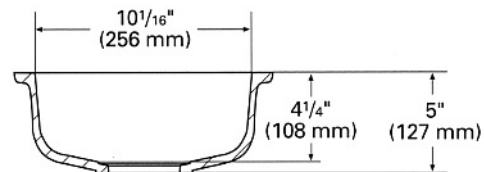

FRONT CROSS-SECTION

802 (SEAMED UNDERMOUNT)

INSIDE SINK DIMENSIONS

	Length	×	Width	×	Depth
inches	10¹/₁₆		15³/₁₆		4¹/₄
(mm)	(256)		(402)		(108)

All drain holes in sinks are nominally 3¹/₂" in diameter and accept all standard drain hardware, including waste disposal units. Metric conversions are approximate.

Available in the following colors:

Bisque, Bone, Cameo White, Glacier White, Natural Pearl, Vanilla

DuPont™
CORIAN®
SOLID SURFACES

The miracles of science™

Phone: 724.294.3190

Last Revised 06.09.08

Fax: 724.294.3198

www.blumes.net