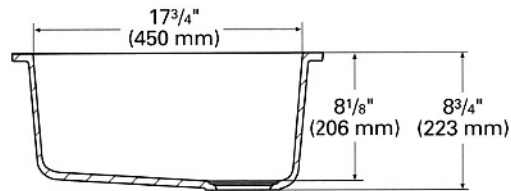

SIDE CROSS-SECTION

805 (SEAMED UNDERMOUNT)

INSIDE SINK DIMENSIONS

	Length	×	Width	×	Depth
inches	15 3/4		17 3/4		8 1/8
(mm)	(401)		(450)		(206)

All drain holes in sinks are nominally 3 1/2" in diameter and accept all standard drain hardware, including waste disposal unit. Metric conversions are approximate.

Available in the following colors:

Bisque, Bone, Cameo White, Glacier White, Natural Pearl, Vanilla

DuPont™
CORIAN®
SOLID SURFACES

The miracles of science™

Phone: 724.294.3190

www.blumes.net

Last Revised 06.09.08
Fax: 724.294.3198