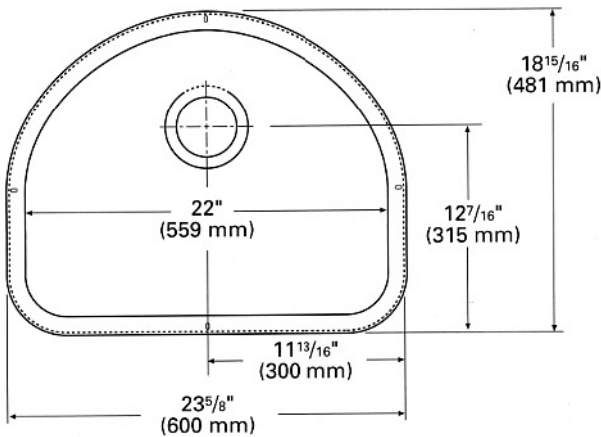

BLUME'S®

Corian® Kitchen Bowls

901

Large Single Sink

A stylish, elegant alternative to traditional square or rectangular sinks.

- "D" shape and extra depth bring elegance and performance to any kitchen design
- Use alone or in combination with other Corian® sinks
- Total depth is greater than 10" when undermounted
- Fits into a 24" or larger base cabinet

TOP VIEW