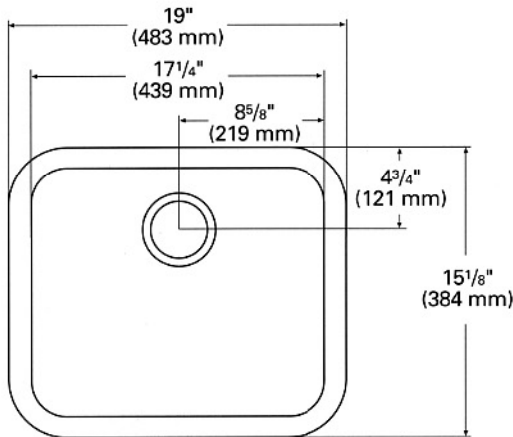

BLUME'S®

Corian® Kitchen Bowls

859

Large Single Sink

This conventional, large sink is a popular choice for the kitchen.

- Offers spacious, rectangular design
- Can be installed on its own or with other Corian® sinks

TOP VIEW