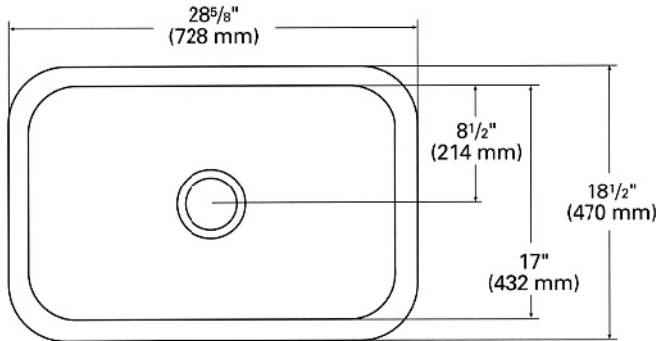

BLUME'S®

Corian® Kitchen Bowls

881

Large Single Sink

Our largest single sink is perfect for any environment.

- Offers spacious rectangular design
- Designed for residential or commercial applications

TOP VIEW