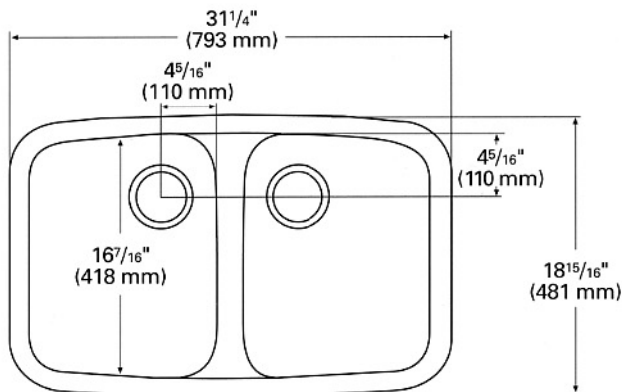

BLUME'S®

Corian® Kitchen Bowls

850

Double Sink

Equal-sized double sinks bring simple elegance and practicality to your kitchen design.

- Steeper sidewalls increase sink volume and work area at the base
- Depth increases to 9½" when undermounted
- Rounded and recessed bull-nose divider separates sinks
- Fits into a 33" or larger base cabinet

TOP VIEW