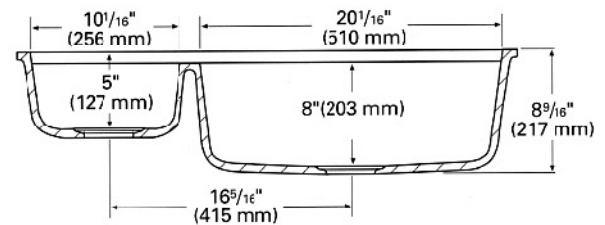

FRONT CROSS-SECTION

872 (SEAMED UNDERMOUNT)

INSIDE SINK DIMENSIONS

	Length	×	Width	×	Depth
inches	10¹/₁₆		15³/₁₆		5
(mm)	(256)		(395)		(127)
inches	20¹/₁₆		16¹/₈		8
(mm)	(510)		(409)		(203)

All drain holes in sinks are nominally 3¹/₂" in diameter and accept all standard drain hardware, including waste disposal units.

Metric conversions are approximate.

Available in the following colors:

Bisque, Bone, Cameo White, Glacier White, Natural Pearl, Vanilla

DuPont™
CORIAN®
SOLID SURFACES

The miracles of science™

Phone: 724.294.3190

www.blumes.net

Last Revised 06.09.08
Fax: 724.294.3198