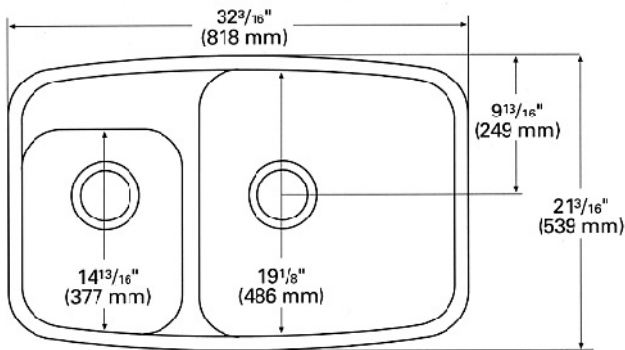

BLUME'S®

Corian® Kitchen Bowls

874

Double Sink

This side-by-side, small- and large-sink configuration balances beauty with practicality.

- Depth increases to 9½" when undermounted
- Flat-bottom surface increases available work area:
- Recessed spillway catches water overflow
- Recessed, self-draining faucet deck means easy cleanup
- Fits into a 33" or larger base cabinet

TOP VIEW