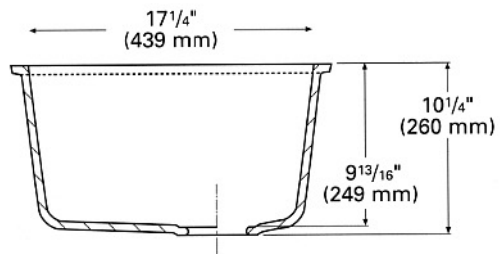

SIDE CROSS-SECTION

901 (SEAMED UNDERMOUNT)

INSIDE SINK DIMENSIONS

	Length	×	Width	×	Depth
inches	22		17¼		9¹³/₁₆
(mm)	(609)		(439)		(249)

All drain holes in sinks are nominally 3½" in diameter and accept all standard drain hardware, including waste disposal units. Metric conversions are approximate.

DuPont™
CORIAN®
SOLID SURFACES

The miracles of science™

Available in the following colors:

Bisque, Bone, Cameo White, Glacier White, Natural Pearl, Vanilla

Last Revised 06.09.08

Phone: 724.294.3190

Fax: 724.294.3198

www.blumes.net