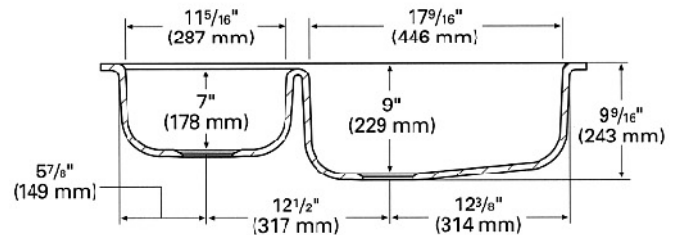

FRONT CROSS-SECTION

874 (SEAMED UNDERMOUNT)

INSIDE SINK DIMENSIONS

	Length	×	Width	×	Depth
inches	11 5/16		14 3/16		7
(mm)	(287)		(377)		(178)
inches	17 9/16		19 1/8		9
(mm)	(446)		(486)		(229)

All drain holes in sinks are nominally 3½" in diameter and accept all standard drain hardware, including waste disposal units.

Metric conversions are approximate.

Available in the following colors:

Bisque, Bone, Cameo White, Glacier White, Natural Pearl, Vanilla

DuPont™
CORIAN®
SOLID SURFACES

The miracles of science™

Last Revised 06.09.08

Phone: 724.294.3190

Fax: 724.294.3198

www.blumes.net