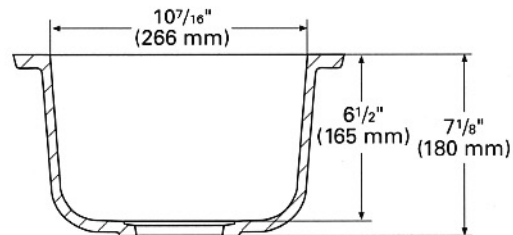

FRONT CROSS-SECTION

809 (SEAMED UNDERMOUNT)

INSIDE SINK DIMENSIONS

	Length	×	Width	×	Depth
inches	10⁷/₁₆		12⁷/₁₆		6¹/₂
(mm)	(266)		(316)		(165)

All drain holes in sinks are nominally 3¹/₂" in diameter and accept all standard drain hardware, including waste disposal unit:

Metric conversions are approximate.

DuPont™
CORIAN®
SOLID SURFACES

The miracles of science™

Available in the following colors:

Bisque, Bone, Cameo White, Glacier White, Natural Pearl, Vanilla

Last Revised 06.09.08

Phone: 724.294.3190

Fax: 724.294.3198

www.blumes.net