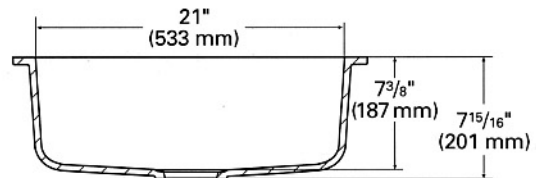

FRONT CROSS-SECTION

871 (SEAMED UNDERMOUNT)

INSIDE SINK DIMENSIONS

	Length	×	Width	×	Depth
inches	21		15 3/4		7 3/8
(mm)	(533)		(400)		(187)

All drain holes in sinks are nominally 3 1/2" in diameter and accept all standard drain hardware, including waste disposal units
Metric conversions are approximate.

Available in the following colors:

Bisque, Bone, Cameo White, Glacier White, Natural Pearl, Vanilla

DuPont™
CORIAN®
SOLID SURFACES

The miracles of science™

Phone: 724.294.3190

Last Revised 06.09.08

Fax: 724.294.3198

www.blumes.net