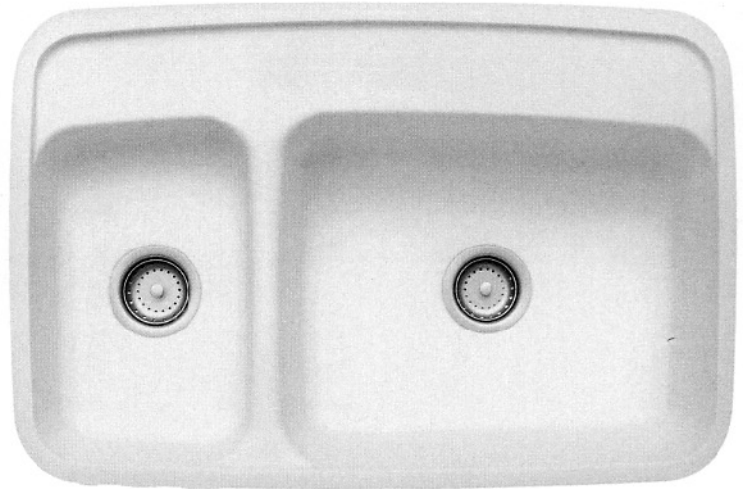

### Double Sink

*This versatile double sink can be placed anywhere—counter or island.*

- ▶ Full-length faucet deck allows for a variety of fixtures and fixture placement
- ▶ Features an ample full-size sink plus a food preparation sink
- ▶ Fits into a 33" or larger base cabinet