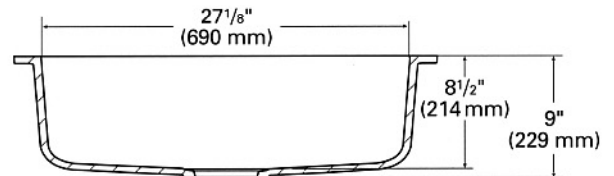

FRONT CROSS-SECTION

881 (SEAMED UNDERMOUNT)

INSIDE SINK DIMENSIONS

	Length	×	Width	×	Depth
inches	27¹/₈		17		8¹/₂
(mm)	(690)		(432)		(214)

All drain holes in sinks are nominally 3¹/₂" in diameter and accept all standard drain hardware, including waste disposal units
Metric conversions are approximate.

Available in the following colors:

Bisque, Bone, Cameo White, Glacier White, Vanilla
*Not available in Natural Pearl

DuPont™
CORIAN®
SOLID SURFACES

The miracles of science™

Phone: 724.294.3190

Last Revised 06.09.08

Fax: 724.294.3198

www.blumes.net