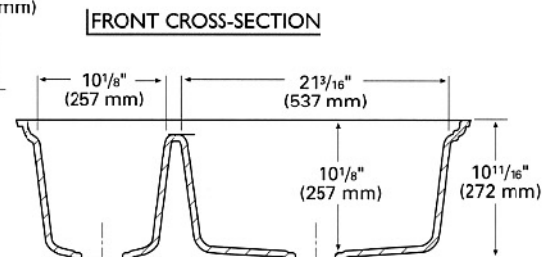

902 (SEAMED UNDERMOUNT)

INSIDE SINK DIMENSIONS

	Length	×	Width	×	Depth
inches	10 5/8		15		10 5/8
(mm)	(272)		(380)		(272)
inches	21 1/8		18 7/8		10 5/8
(mm)	(537)		(468)		(272)

All drain holes in sinks are nominally 3 1/2" in diameter and accept all standard drain hardware, including waste disposal units.

Metric conversions are approximate.

DuPont™
CORIAN®
SOLID SURFACES

The miracles of science™

Available in the following colors:

Bisque, Bone, Cameo White, Glacier White, Natural Pearl, Vanilla

Last Revised 06.09.08

Phone: 724.294.3190

Fax: 724.294.3198

www.blumes.net