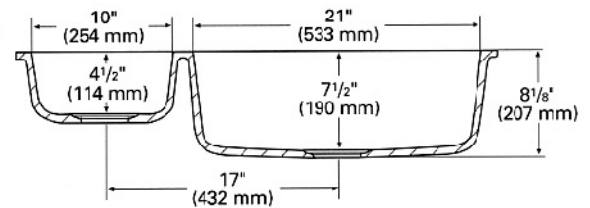

FRONT CROSS-SECTION

873 (SEAMED UNDERMOUNT)

INSIDE SINK DIMENSIONS

	Length	×	Width	×	Depth
inches	10		15 3/4		4 1/2
(mm)	(254)		(400)		(114)
inches	21		15 3/4		7 1/2
(mm)	(533)		(400)		(190)

All drain holes in sinks are nominally 3 1/2" in diameter and accept all standard drain hardware, including waste disposal units.

Metric conversions are approximate.

Available in the following colors:

Bisque, Bone, Cameo White, Glacier White, Natural Pearl, Vanilla

DuPont™
CORIAN®
SOLID SURFACES

The miracles of science™