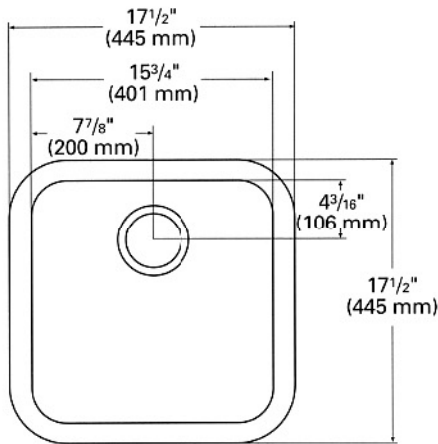

BLUME'S®

Corian® Kitchen Bowls

804

Large Single Sink

There's room to spare when you choose this beautiful, yet hardworking sink.

- Features a deep, square design
- Use alone or with other Corian® sinks

TOP VIEW