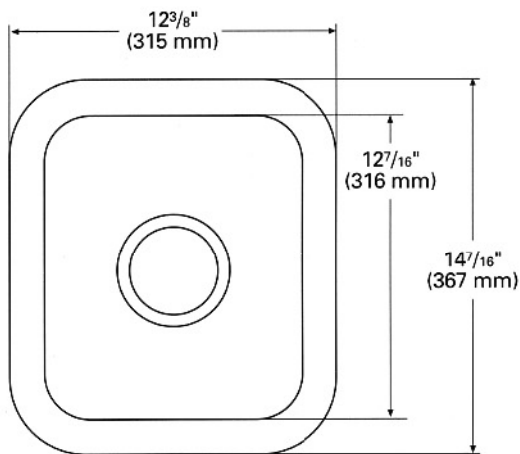

BLUME'S®

Corian® Kitchen Bowls

809

Small Single Sink

With its compact design, this sink is the ideal choice when space is a consideration.

- Can be used for countertop or wet bar installations

TOP VIEW