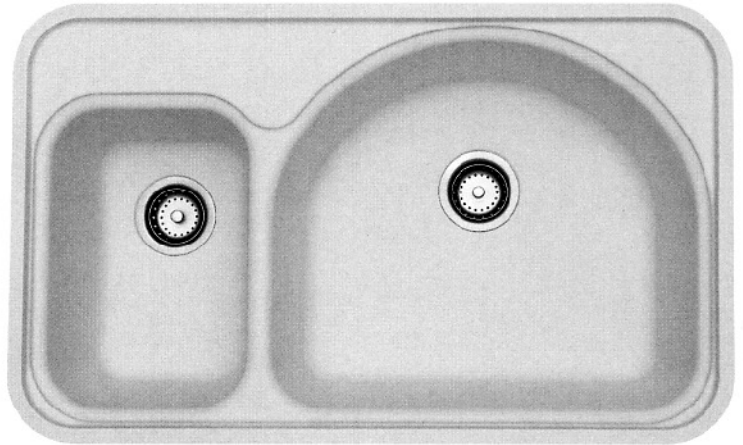

BLUME'S® Corian® Kitchen Bowls

902

Double Sink

"D" shape bowl in combination with deep food prep sink brings beauty and performance to the kitchen.

- The deepest Corian® sink combination—both bowls are deeper than 10" when undermounted
- The recessed spillway catches water overflow
- A recessed faucet allows for easy cleanup
- Fits into a 36" or larger base cabinet

TOP VIEW