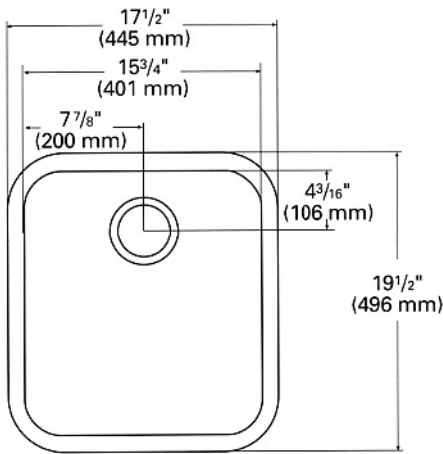

BLUME'S®

Corian® Kitchen Bowls

805

Large Single Sink

Put this spacious, rectangular sink to work in a busy kitchen or commercial area.

- Features extra-large bowl with a unique, yet functional design
- Can be installed on its own or with other Corian® sinks

TOP VIEW