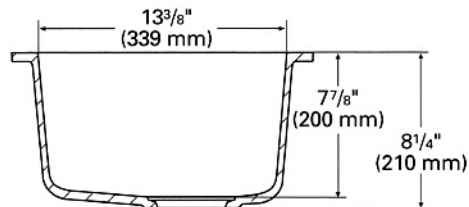

SIDE CROSS-SECTION

859 (SEAMED UNDERMOUNT)

INSIDE SINK DIMENSIONS

	Length	×	Width	×	Depth
inches	17¹/₄		13³/₈		7⁷/₈
(mm)	(439)		(339)		(200)

All drain holes in sinks are nominally 3¹/₂" in diameter and accept all standard drain hardware, including waste disposal units
Metric conversions are approximate.

Available in the following colors:

Bisque, Bone, Cameo White, Glacier White, Natural Pearl, Vanilla

DuPont™
CORIAN®
SOLID SURFACES

The miracles of science™

Phone: 724.294.3190

www.blumes.net

Last Revised 06.09.08
Fax: 724.294.3198