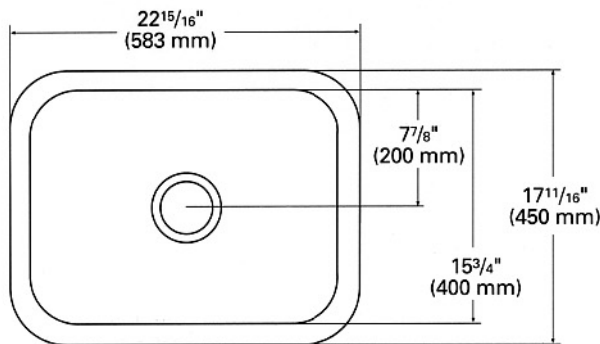

BLUME'S®

Corian® Kitchen Bowls

871

Large Single Sink

Elegant and roomy, this sink is a great addition to any home or workspace.

- Combine with the 802 to create your own custom double-bowl installation

TOP VIEW