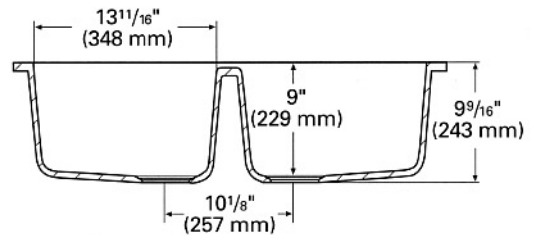

FRONT CROSS-SECTION

850 (SEAMED UNDERMOUNT)

INSIDE SINK DIMENSIONS

	Length	×	Width	×	Depth
inches	13 1/6		16 7/16		9
(mm)	(348)		(418)		(229)

All drain holes in sinks are nominally 3½" in diameter and accept all standard drain hardware, including waste disposal units. Metric conversions are approximate.

Available in the following colors:

Bisque, Bone, Cameo White, Glacier White, Natural Pearl, Vanilla

DuPont™
CORIAN®
SOLID SURFACES

The miracles of science™

Phone: 724.294.3190

Last Revised 06.09.08

Fax: 724.294.3198

www.blumes.net