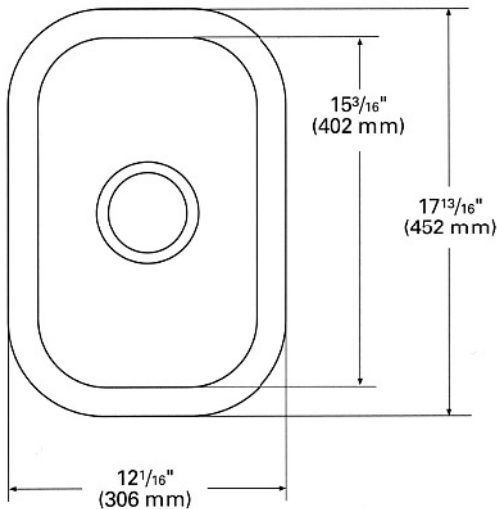

BLUME'S®

Corian® Kitchen Bowls

802

Small Single Sink

This small, versatile sink works well on its own or with other Corian® sinks in the kitchen and entertainment areas.

- Designed for residential or commercial applications

TOP VIEW