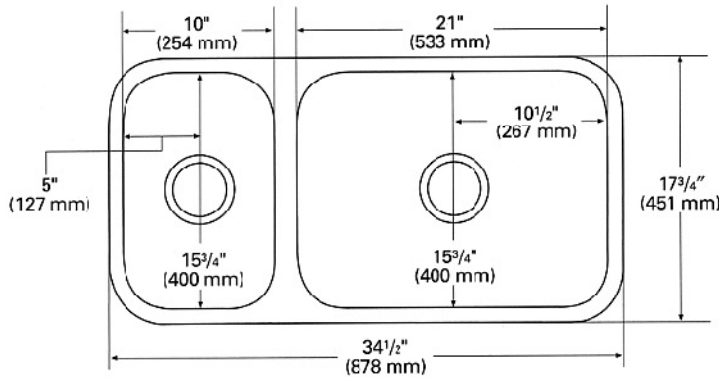

BLUME'S®

Corian® Kitchen Bowls

873

Double Sink

An ample, full-size sink plus food preparation sink offer limitless design possibilities.

- Workable sink easily accommodates a wok or large pan
- Reversible design allows small sink to be placed on either the right or left side
- Seamed undermount installation gives the appearance of two separate sinks
- Fits into a 36" or larger base cabinet

TOP VIEW