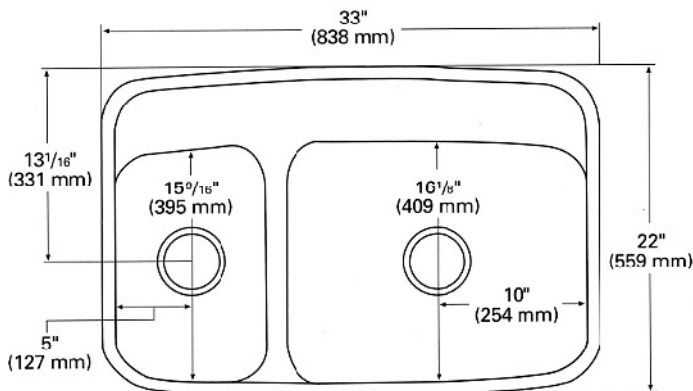

BLUME'S®

Corian® Kitchen Bowls

872

Double Sink

This versatile double sink can be placed anywhere—counter or island.

- Full-length faucet deck allows for a variety of fixtures and fixture placement
- Features an ample full-size sink plus a food preparation sink
- Fits into a 33" or larger base cabinet

TOP VIEW