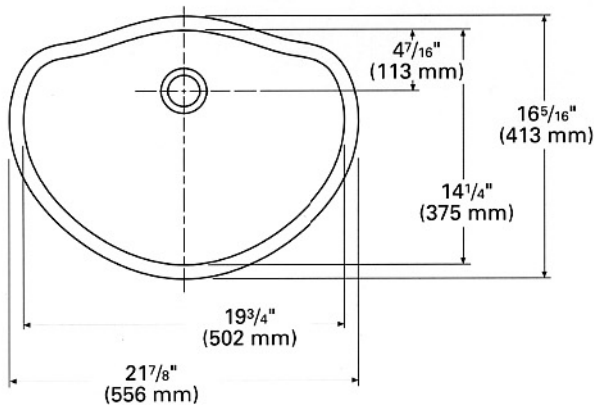

TOP VIEW

SIDE CROSS-SECTION

830 (SEAMED UNDERMOUNT)

INSIDE BOWL DIMENSIONS

	Length	×	Width	×	Depth
inches	18 ⁷ / ₈		13 ³ / ₄		5 ⁷ / ₈
(mm)	(480)		(349)		(149)

All drain holes in lavatories are nominally 1³/₄" in diameter and accept all standard drain hardware.

TOP VIEW

SIDE CROSS-SECTION

831 (SEAMED UNDERMOUNT)

INSIDE BOWL DIMENSIONS

	Length	×	Width	×	Depth
inches	20		13 ³ / ₈		6 ¹ / ₄
(mm)	(509)		(340)		(159)

All drain holes in lavatories are nominally 1³/₄" in diameter and accept all standard drain hardware.

TOP VIEW

SIDE CROSS-SECTION

835 (SEAMED UNDERMOUNT)

INSIDE BOWL DIMENSIONS

	Length	×	Width	×	Depth
inches	19 3/4		14 1/4		5 5/8
(mm)	(502)		(375)		(149)

All drain holes in lavatories are nominally 1 3/4" in diameter and accept all standard drain hardware.

TOP VIEW

SIDE CROSS-SECTION

837 (SEAMED UNDERMOUNT)

INSIDE BOWL DIMENSIONS

	Length	×	Width	×	Depth
inches	17		14		6
(mm)	(432)		(356)		(152)

All drain holes in lavatories are nominally 1 3/4" in diameter and accept all standard drain hardware.