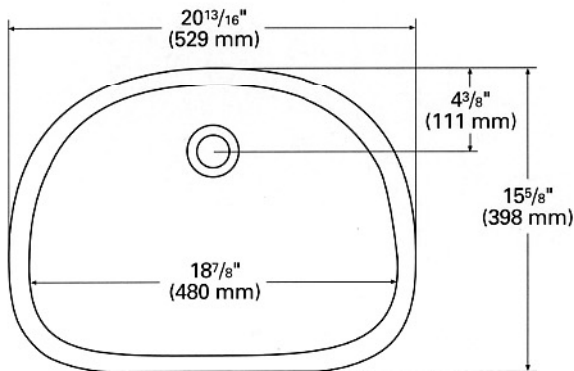

TOP VIEW

SIDE CROSS-SECTION

816 (SEAMED UNDERMOUNT)

INSIDE BOWL DIMENSIONS

	Length	×	Width	×	Depth
inches	17 ³ / ₄		10 ¹ / ₆		5 ¹ / ₂
(mm)	(452)		(275)		(139)

All drain holes in lavatories are nominally 1³/₄" in diameter and accept all standard drain hardware.

TOP VIEW

SIDE CROSS-SECTION

820 (SEAMED UNDERMOUNT)

INSIDE BOWL DIMENSIONS

	Length	×	Width	×	Depth
inches	14 ¹¹ / ₁₆		10 ⁷ / ₁₆		5 ⁵ / ₁₆
(mm)	(373)		(265)		(135)

All drain holes in lavatories are nominally 1³/₄" in diameter and accept all standard drain hardware.

TOP VIEW

SIDE CROSS-SECTION

830 (SEAMED UNDERMOUNT)

INSIDE BOWL DIMENSIONS

	Length	×	Width	×	Depth
inches	18 ⁷ / ₈		13 ³ / ₄		5 ⁷ / ₈
(mm)	(480)		(349)		(149)

All drain holes in lavatories are nominally 1³/₄" in diameter and accept all standard drain hardware.

TOP VIEW

SIDE CROSS-SECTION

831 (SEAMED UNDERMOUNT)

INSIDE BOWL DIMENSIONS

	Length	×	Width	×	Depth
inches	20		13 ³ / ₈		6 ¹ / ₄
(mm)	(509)		(340)		(159)

All drain holes in lavatories are nominally 1³/₄" in diameter and accept all standard drain hardware.