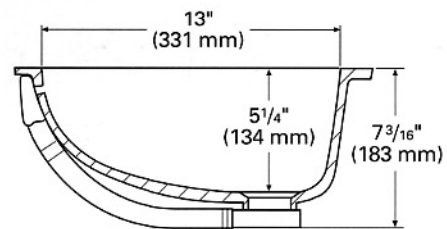

TOP VIEW

SIDE CROSS-SECTION

810 (SEAMED UNDERMOUNT)

INSIDE BOWL DIMENSIONS

	Length	×	Width	×	Depth
inches	16 ⁷ / ₁₆		13		5 ¹ / ₄
(mm)	(418)		(331)		(134)

All drain holes in lavatories are nominally 1³/₄" in diameter and accept all standard drain hardware.

TOP VIEW

SIDE CROSS-SECTION

815 (SEAMED UNDERMOUNT)

INSIDE BOWL DIMENSIONS

	Length	×	Width	×	Depth
inches	20 ⁷ / ₁₆		14 ⁷ / ₁₆		6 ¹ / ₈
(mm)	(519)		(367)		(156)

All drain holes in lavatories are nominally 1³/₄" in diameter and accept all standard drain hardware.

TOP VIEW

SIDE CROSS-SECTION

816 (SEAMED UNDERMOUNT)

INSIDE BOWL DIMENSIONS

	Length	×	Width	×	Depth
inches	17 ³ / ₄		10 ¹ / ₆		5 ¹ / ₂
(mm)	(452)		(275)		(139)

All drain holes in lavatories are nominally 1³/₄" in diameter and accept all standard drain hardware.

TOP VIEW

SIDE CROSS-SECTION

837 (SEAMED UNDERMOUNT)

INSIDE BOWL DIMENSIONS

	Length	×	Width	×	Depth
inches	17		14		6
(mm)	(432)		(356)		(152)

All drain holes in lavatories are nominally 1 3/4" in diameter and accept all standard drain hardware.