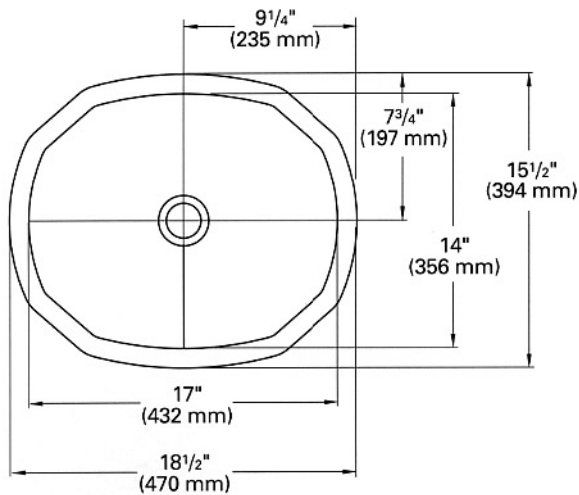

TOP VIEW

SIDE CROSS-SECTION

830 (SEAMED UNDERMOUNT)

INSIDE BOWL DIMENSIONS

	Length	×	Width	×	Depth
inches	18 ⁷ / ₈		13 ³ / ₄		5 ⁷ / ₈
(mm)	(480)		(349)		(149)

All drain holes in lavatories are nominally 1³/₄" in diameter and accept all standard drain hardware.

TOP VIEW

SIDE CROSS-SECTION

831 (SEAMED UNDERMOUNT)

INSIDE BOWL DIMENSIONS

	Length	×	Width	×	Depth
inches	20		13 ³ / ₈		6 ¹ / ₄
(mm)	(509)		(340)		(159)

All drain holes in lavatories are nominally 1³/₄" in diameter and accept all standard drain hardware.

TOP VIEW

SIDE CROSS-SECTION

835 (SEAMED UNDERMOUNT)

INSIDE BOWL DIMENSIONS

	Length	×	Width	×	Depth
inches	19 3/4		14 1/4		5 5/8
(mm)	(502)		(375)		(149)

All drain holes in lavatories are nominally 1 3/4" in diameter and accept all standard drain hardware.

TOP VIEW

SIDE CROSS-SECTION

837 (SEAMED UNDERMOUNT)

INSIDE BOWL DIMENSIONS

	Length	×	Width	×	Depth
inches	17		14		6
(mm)	(432)		(356)		(152)

All drain holes in lavatories are nominally 1 3/4" in diameter and accept all standard drain hardware.