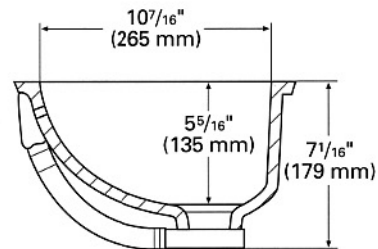

TOP VIEW

SIDE CROSS-SECTION

815 (SEAMED UNDERMOUNT)

INSIDE BOWL DIMENSIONS

	Length	×	Width	×	Depth
inches	20 ⁷ / ₁₆		14 ⁷ / ₁₆		6 ¹ / ₈
(mm)	(519)		(367)		(156)

All drain holes in lavatories are nominally 1³/₄" in diameter and accept all standard drain hardware.

TOP VIEW

SIDE CROSS-SECTION

816 (SEAMED UNDERMOUNT)

INSIDE BOWL DIMENSIONS

	Length	×	Width	×	Depth
inches	17 ³ / ₄		10 ¹ / ₆		5 ¹ / ₂
(mm)	(452)		(275)		(139)

All drain holes in lavatories are nominally 1³/₄" in diameter and accept all standard drain hardware.

TOP VIEW

SIDE CROSS-SECTION

820 (SEAMED UNDERMOUNT)

INSIDE BOWL DIMENSIONS

	Length	×	Width	×	Depth
inches	14 ¹¹ / ₁₆		10 ⁷ / ₁₆		5 ⁵ / ₁₆
(mm)	(373)		(265)		(135)

All drain holes in lavatories are nominally 1³/₄" in diameter and accept all standard drain hardware.

TOP VIEW

SIDE CROSS-SECTION

830 (SEAMED UNDERMOUNT)

INSIDE BOWL DIMENSIONS

	Length	×	Width	×	Depth
inches	18 ⁷ / ₈		13 ³ / ₄		5 ⁷ / ₈
(mm)	(480)		(349)		(149)

All drain holes in lavatories are nominally 1³/₄" in diameter and accept all standard drain hardware.