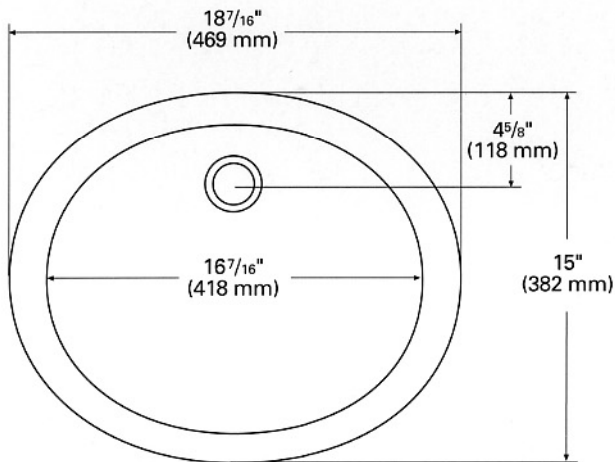

TOP VIEW

SIDE CROSS-SECTION

810 (SEAMED UNDERMOUNT)

INSIDE BOWL DIMENSIONS

	Length	×	Width	×	Depth
inches	16 ⁷ / ₁₆		13		5 ¹ / ₄
(mm)	(418)		(331)		(134)

All drain holes in lavatories are nominally 1³/₄" in diameter and accept all standard drain hardware.

TOP VIEW

SIDE CROSS-SECTION

815 (SEAMED UNDERMOUNT)

INSIDE BOWL DIMENSIONS

	Length	×	Width	×	Depth
inches	20 ⁷ / ₁₆		14 ⁷ / ₁₆		6 ¹ / ₈
(mm)	(519)		(367)		(156)

All drain holes in lavatories are nominally 1³/₄" in diameter and accept all standard drain hardware.

TOP VIEW

SIDE CROSS-SECTION

835 (SEAMED UNDERMOUNT)

INSIDE BOWL DIMENSIONS

	Length	×	Width	×	Depth
inches	19 3/4		14 1/4		5 5/8
(mm)	(502)		(375)		(149)

All drain holes in lavatories are nominally 1 3/4" in diameter and accept all standard drain hardware.

TOP VIEW

SIDE CROSS-SECTION

837 (SEAMED UNDERMOUNT)

INSIDE BOWL DIMENSIONS

	Length	×	Width	×	Depth
inches	17		14		6
(mm)	(432)		(356)		(152)

All drain holes in lavatories are nominally 1 3/4" in diameter and accept all standard drain hardware.