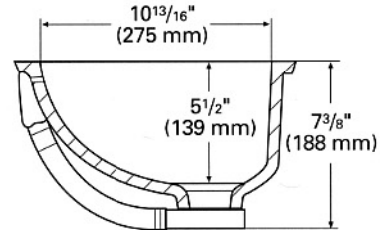

TOP VIEW

SIDE CROSS-SECTION

810 (SEAMED UNDERMOUNT)

INSIDE BOWL DIMENSIONS

	Length	×	Width	×	Depth
inches	16 ⁷ / ₁₆		13		5 ¹ / ₄
(mm)	(418)		(331)		(134)

All drain holes in lavatories are nominally 1³/₄" in diameter and accept all standard drain hardware.

TOP VIEW

SIDE CROSS-SECTION

815 (SEAMED UNDERMOUNT)

INSIDE BOWL DIMENSIONS

	Length	×	Width	×	Depth
inches	20 ⁷ / ₁₆		14 ⁷ / ₁₆		6 ¹ / ₈
(mm)	(519)		(367)		(156)

All drain holes in lavatories are nominally 1³/₄" in diameter and accept all standard drain hardware.

TOP VIEW

SIDE CROSS-SECTION

816 (SEAMED UNDERMOUNT)

INSIDE BOWL DIMENSIONS

	Length	×	Width	×	Depth
inches	17 ³ / ₄		10 ¹ / ₆		5 ¹ / ₂
(mm)	(452)		(275)		(139)

All drain holes in lavatories are nominally 1³/₄" in diameter and accept all standard drain hardware.

TOP VIEW

SIDE CROSS-SECTION

820 (SEAMED UNDERMOUNT)

INSIDE BOWL DIMENSIONS

	Length	×	Width	×	Depth
inches	14 ¹¹ / ₁₆		10 ⁷ / ₁₆		5 ⁵ / ₁₆
(mm)	(373)		(265)		(135)

All drain holes in lavatories are nominally 1³/₄" in diameter and accept all standard drain hardware.