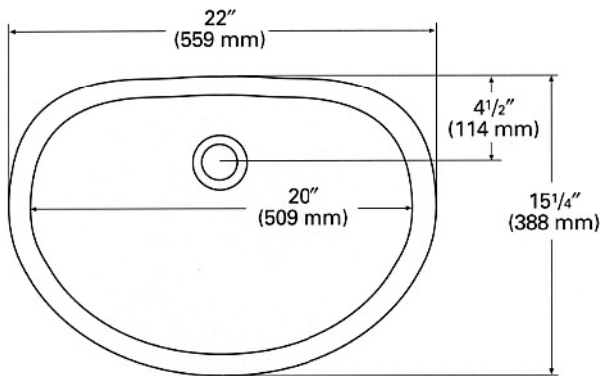

TOP VIEW

SIDE CROSS-SECTION

820 (SEAMED UNDERMOUNT)

INSIDE BOWL DIMENSIONS

	Length	×	Width	×	Depth
inches	14 ¹¹ / ₁₆		10 ⁷ / ₁₆		5 ⁵ / ₁₆
(mm)	(373)		(265)		(135)

All drain holes in lavatories are nominally 1³/₄" in diameter and accept all standard drain hardware.

TOP VIEW

SIDE CROSS-SECTION

830 (SEAMED UNDERMOUNT)

INSIDE BOWL DIMENSIONS

	Length	×	Width	×	Depth
inches	18 ⁷ / ₈		13 ³ / ₄		5 ⁷ / ₈
(mm)	(480)		(349)		(149)

All drain holes in lavatories are nominally 1³/₄" in diameter and accept all standard drain hardware.

TOP VIEW

SIDE CROSS-SECTION

831 (SEAMED UNDERMOUNT)

INSIDE BOWL DIMENSIONS

	Length	×	Width	×	Depth
inches	20		13 ³ / ₈		6 ¹ / ₄
(mm)	(509)		(340)		(159)

All drain holes in lavatories are nominally 1³/₄" in diameter and accept all standard drain hardware.

TOP VIEW

SIDE CROSS-SECTION

835 (SEAMED UNDERMOUNT)

INSIDE BOWL DIMENSIONS

	Length	×	Width	×	Depth
inches	19 3/4		14 1/4		5 5/8
(mm)	(502)		(375)		(149)

All drain holes in lavatories are nominally 1 3/4" in diameter and accept all standard drain hardware.