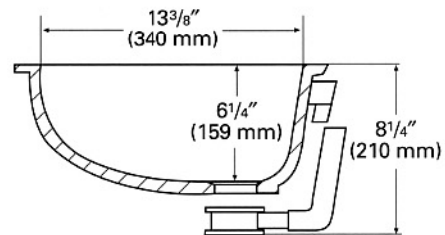

TOP VIEW

SIDE CROSS-SECTION

820 (SEAMED UNDERMOUNT)

INSIDE BOWL DIMENSIONS

	Length	×	Width	×	Depth
inches	14 ¹¹ / ₁₆		10 ⁷ / ₁₆		5 ⁵ / ₁₆
(mm)	(373)		(265)		(135)

All drain holes in lavatories are nominally 1³/₄" in diameter and accept all standard drain hardware.

TOP VIEW

SIDE CROSS-SECTION

830 (SEAMED UNDERMOUNT)

INSIDE BOWL DIMENSIONS

	Length	×	Width	×	Depth
inches	18 ⁷ / ₈		13 ³ / ₄		5 ⁷ / ₈
(mm)	(480)		(349)		(149)

All drain holes in lavatories are nominally 1³/₄" in diameter and accept all standard drain hardware.

TOP VIEW

SIDE CROSS-SECTION

831 (SEAMED UNDERMOUNT)

INSIDE BOWL DIMENSIONS

	Length	×	Width	×	Depth
inches	20		13 ³ / ₈		6 ¹ / ₄
(mm)	(509)		(340)		(159)

All drain holes in lavatories are nominally 1³/₄" in diameter and accept all standard drain hardware.

TOP VIEW

SIDE CROSS-SECTION

835 (SEAMED UNDERMOUNT)

INSIDE BOWL DIMENSIONS

	Length	×	Width	×	Depth
inches	19 3/4		14 1/4		5 5/8
(mm)	(502)		(375)		(149)

All drain holes in lavatories are nominally 1 3/4" in diameter and accept all standard drain hardware.