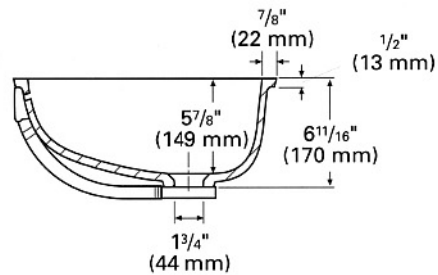

TOP VIEW

SIDE CROSS-SECTION

830 (SEAMED UNDERMOUNT)

INSIDE BOWL DIMENSIONS

	Length	×	Width	×	Depth
inches	18 ⁷ / ₈		13 ³ / ₄		5 ⁷ / ₈
(mm)	(480)		(349)		(149)

All drain holes in lavatories are nominally 1³/₄" in diameter and accept all standard drain hardware.

TOP VIEW

SIDE CROSS-SECTION

831 (SEAMED UNDERMOUNT)

INSIDE BOWL DIMENSIONS

	Length	×	Width	×	Depth
inches	20		13 ³ / ₈		6 ¹ / ₄
(mm)	(509)		(340)		(159)

All drain holes in lavatories are nominally 1³/₄" in diameter and accept all standard drain hardware.

TOP VIEW

SIDE CROSS-SECTION

835 (SEAMED UNDERMOUNT)

INSIDE BOWL DIMENSIONS

	Length	×	Width	×	Depth
inches	19 3/4		14 1/4		5 5/8
(mm)	(502)		(375)		(149)

All drain holes in lavatories are nominally 1 3/4" in diameter and accept all standard drain hardware.

TOP VIEW

SIDE CROSS-SECTION

837 (SEAMED UNDERMOUNT)

INSIDE BOWL DIMENSIONS

	Length	×	Width	×	Depth
inches	17		14		6
(mm)	(432)		(356)		(152)

All drain holes in lavatories are nominally 1 3/4" in diameter and accept all standard drain hardware.