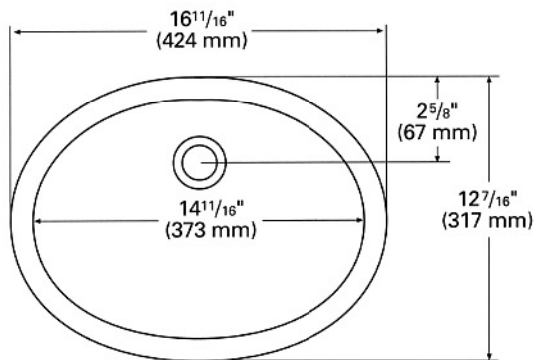

TOP VIEW

SIDE CROSS-SECTION

815 (SEAMED UNDERMOUNT)

INSIDE BOWL DIMENSIONS

	Length	×	Width	×	Depth
inches	20 ⁷ / ₁₆		14 ⁷ / ₁₆		6 ¹ / ₈
(mm)	(519)		(367)		(156)

All drain holes in lavatories are nominally 1³/₄" in diameter and accept all standard drain hardware.

TOP VIEW

SIDE CROSS-SECTION

816 (SEAMED UNDERMOUNT)

INSIDE BOWL DIMENSIONS

	Length	×	Width	×	Depth
inches	17 ³ / ₄		10 ¹ / ₆		5 ¹ / ₂
(mm)	(452)		(275)		(139)

All drain holes in lavatories are nominally 1³/₄" in diameter and accept all standard drain hardware.

TOP VIEW

SIDE CROSS-SECTION

820 (SEAMED UNDERMOUNT)

INSIDE BOWL DIMENSIONS

	Length	×	Width	×	Depth
inches	14 ¹¹ / ₁₆		10 ⁷ / ₁₆		5 ⁵ / ₁₆
(mm)	(373)		(265)		(135)

All drain holes in lavatories are nominally 1³/₄" in diameter and accept all standard drain hardware.

TOP VIEW

SIDE CROSS-SECTION

830 (SEAMED UNDERMOUNT)

INSIDE BOWL DIMENSIONS

	Length	×	Width	×	Depth
inches	18 ⁷ / ₈		13 ³ / ₄		5 ⁷ / ₈
(mm)	(480)		(349)		(149)

All drain holes in lavatories are nominally 1³/₄" in diameter and accept all standard drain hardware.