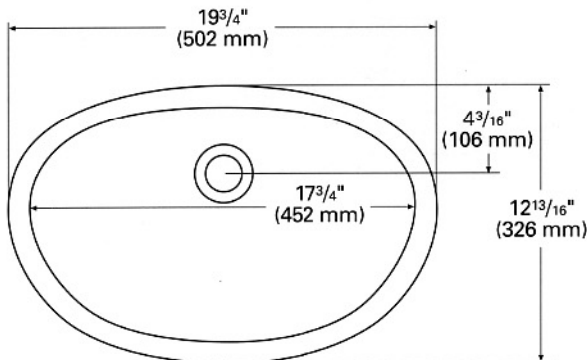

TOP VIEW

SIDE CROSS-SECTION

810 (SEAMED UNDERMOUNT)

INSIDE BOWL DIMENSIONS

	Length	×	Width	×	Depth
inches	16 ⁷ / ₁₆		13		5 ¹ / ₄
(mm)	(418)		(331)		(134)

All drain holes in lavatories are nominally 1³/₄" in diameter and accept all standard drain hardware.

TOP VIEW

SIDE CROSS-SECTION

815 (SEAMED UNDERMOUNT)

INSIDE BOWL DIMENSIONS

	Length	×	Width	×	Depth
inches	20 ⁷ / ₁₆		14 ⁷ / ₁₆		6 ¹ / ₈
(mm)	(519)		(367)		(156)

All drain holes in lavatories are nominally 1³/₄" in diameter and accept all standard drain hardware.

TOP VIEW

SIDE CROSS-SECTION

816 (SEAMED UNDERMOUNT)

INSIDE BOWL DIMENSIONS

	Length	×	Width	×	Depth
inches	17 ³ / ₄		10 ¹ / ₆		5 ¹ / ₂
(mm)	(452)		(275)		(139)

All drain holes in lavatories are nominally 1³/₄" in diameter and accept all standard drain hardware.

TOP VIEW

SIDE CROSS-SECTION

820 (SEAMED UNDERMOUNT)

INSIDE BOWL DIMENSIONS

	Length	×	Width	×	Depth
inches	14 ¹¹ / ₁₆		10 ⁷ / ₁₆		5 ⁵ / ₁₆
(mm)	(373)		(265)		(135)

All drain holes in lavatories are nominally 1³/₄" in diameter and accept all standard drain hardware.