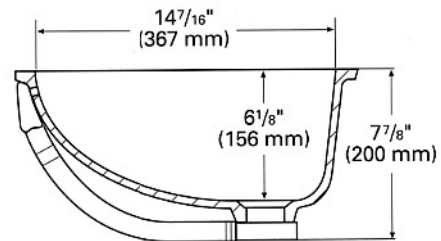

TOP VIEW

SIDE CROSS-SECTION

810 (SEAMED UNDERMOUNT)

INSIDE BOWL DIMENSIONS

	Length	×	Width	×	Depth
inches	16 ⁷ / ₁₆		13		5 ¹ / ₄
(mm)	(418)		(331)		(134)

All drain holes in lavatories are nominally 1³/₄" in diameter and accept all standard drain hardware.

TOP VIEW

SIDE CROSS-SECTION

815 (SEAMED UNDERMOUNT)

INSIDE BOWL DIMENSIONS

	Length	×	Width	×	Depth
inches	20 ⁷ / ₁₆		14 ⁷ / ₁₆		6 ¹ / ₈
(mm)	(519)		(367)		(156)

All drain holes in lavatories are nominally 1³/₄" in diameter and accept all standard drain hardware.

TOP VIEW

SIDE CROSS-SECTION

816 (SEAMED UNDERMOUNT)

INSIDE BOWL DIMENSIONS

	Length	×	Width	×	Depth
inches	17 ³ / ₄		10 ¹ / ₆		5 ¹ / ₂
(mm)	(452)		(275)		(139)

All drain holes in lavatories are nominally 1³/₄" in diameter and accept all standard drain hardware.

TOP VIEW

SIDE CROSS-SECTION

820 (SEAMED UNDERMOUNT)

INSIDE BOWL DIMENSIONS

	Length	×	Width	×	Depth
inches	14 ¹¹ / ₁₆		10 ⁷ / ₁₆		5 ⁵ / ₁₆
(mm)	(373)		(265)		(135)

All drain holes in lavatories are nominally 1³/₄" in diameter and accept all standard drain hardware.