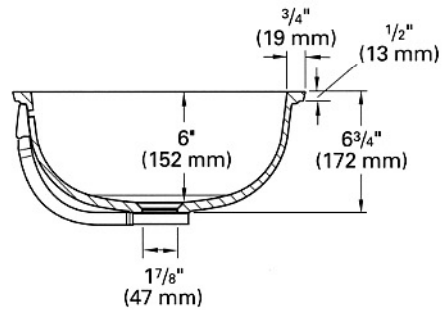

TOP VIEW

SIDE CROSS-SECTION

830 (SEAMED UNDERMOUNT)

INSIDE BOWL DIMENSIONS

	Length	×	Width	×	Depth
inches	18 ⁷ / ₈		13 ³ / ₄		5 ⁷ / ₈
(mm)	(480)		(349)		(149)

All drain holes in lavatories are nominally 1³/₄" in diameter and accept all standard drain hardware.

TOP VIEW

SIDE CROSS-SECTION

831 (SEAMED UNDERMOUNT)

INSIDE BOWL DIMENSIONS

	Length	×	Width	×	Depth
inches	20		13 ³ / ₈		6 ¹ / ₄
(mm)	(509)		(340)		(159)

All drain holes in lavatories are nominally 1³/₄" in diameter and accept all standard drain hardware.

TOP VIEW

SIDE CROSS-SECTION

835 (SEAMED UNDERMOUNT)

INSIDE BOWL DIMENSIONS

	Length	×	Width	×	Depth
inches	19 3/4		14 1/4		5 5/8
(mm)	(502)		(375)		(149)

All drain holes in lavatories are nominally 1 3/4" in diameter and accept all standard drain hardware.

TOP VIEW

SIDE CROSS-SECTION

837 (SEAMED UNDERMOUNT)

INSIDE BOWL DIMENSIONS

	Length	×	Width	×	Depth
inches	17		14		6
(mm)	(432)		(356)		(152)

All drain holes in lavatories are nominally 1 3/4" in diameter and accept all standard drain hardware.