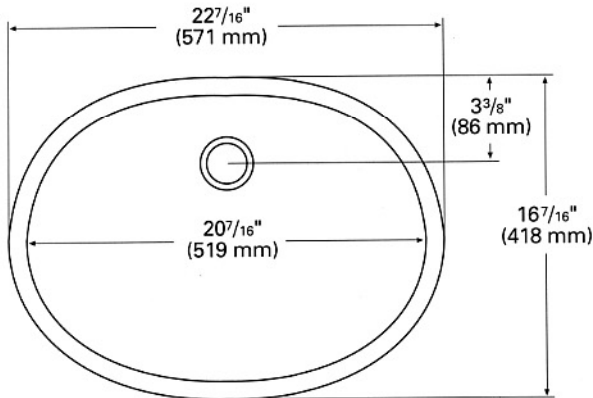

TOP VIEW

SIDE CROSS-SECTION

810 (SEAMED UNDERMOUNT)

INSIDE BOWL DIMENSIONS

	Length	×	Width	×	Depth
inches	16 ⁷ / ₁₆		13		5 ¹ / ₄
(mm)	(418)		(331)		(134)

All drain holes in lavatories are nominally 1³/₄" in diameter and accept all standard drain hardware.

TOP VIEW

SIDE CROSS-SECTION

815 (SEAMED UNDERMOUNT)

INSIDE BOWL DIMENSIONS

	Length	×	Width	×	Depth
inches	20 ⁷ / ₁₆		14 ⁷ / ₁₆		6 ¹ / ₈
(mm)	(519)		(367)		(156)

All drain holes in lavatories are nominally 1³/₄" in diameter and accept all standard drain hardware.

TOP VIEW

SIDE CROSS-SECTION

816 (SEAMED UNDERMOUNT)

INSIDE BOWL DIMENSIONS

	Length	×	Width	×	Depth
inches	17 ³ / ₄		10 ¹ / ₆		5 ¹ / ₂
(mm)	(452)		(275)		(139)

All drain holes in lavatories are nominally 1³/₄" in diameter and accept all standard drain hardware.

TOP VIEW

SIDE CROSS-SECTION

835 (SEAMED UNDERMOUNT)

INSIDE BOWL DIMENSIONS

	Length	×	Width	×	Depth
inches	19 3/4		14 1/4		5 5/8
(mm)	(502)		(375)		(149)

All drain holes in lavatories are nominally 1 3/4" in diameter and accept all standard drain hardware.