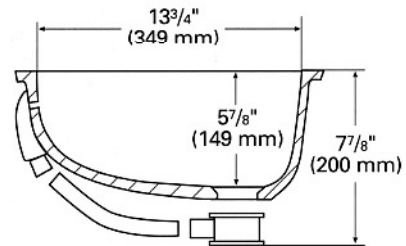

TOP VIEW

SIDE CROSS-SECTION

816 (SEAMED UNDERMOUNT)

INSIDE BOWL DIMENSIONS

	Length	×	Width	×	Depth
inches	17 ³ / ₄		10 ¹ / ₆		5 ¹ / ₂
(mm)	(452)		(275)		(139)

All drain holes in lavatories are nominally 1³/₄" in diameter and accept all standard drain hardware.

TOP VIEW

SIDE CROSS-SECTION

820 (SEAMED UNDERMOUNT)

INSIDE BOWL DIMENSIONS

	Length	×	Width	×	Depth
inches	14 ¹¹ / ₁₆		10 ⁷ / ₁₆		5 ⁵ / ₁₆
(mm)	(373)		(265)		(135)

All drain holes in lavatories are nominally 1³/₄" in diameter and accept all standard drain hardware.

TOP VIEW

SIDE CROSS-SECTION

830 (SEAMED UNDERMOUNT)

INSIDE BOWL DIMENSIONS

	Length	×	Width	×	Depth
inches	18 ⁷ / ₈		13 ³ / ₄		5 ⁷ / ₈
(mm)	(480)		(349)		(149)

All drain holes in lavatories are nominally 1³/₄" in diameter and accept all standard drain hardware.

TOP VIEW

SIDE CROSS-SECTION

831 (SEAMED UNDERMOUNT)

INSIDE BOWL DIMENSIONS

	Length	×	Width	×	Depth
inches	20		13 ³ / ₈		6 ¹ / ₄
(mm)	(509)		(340)		(159)

All drain holes in lavatories are nominally 1³/₄" in diameter and accept all standard drain hardware.