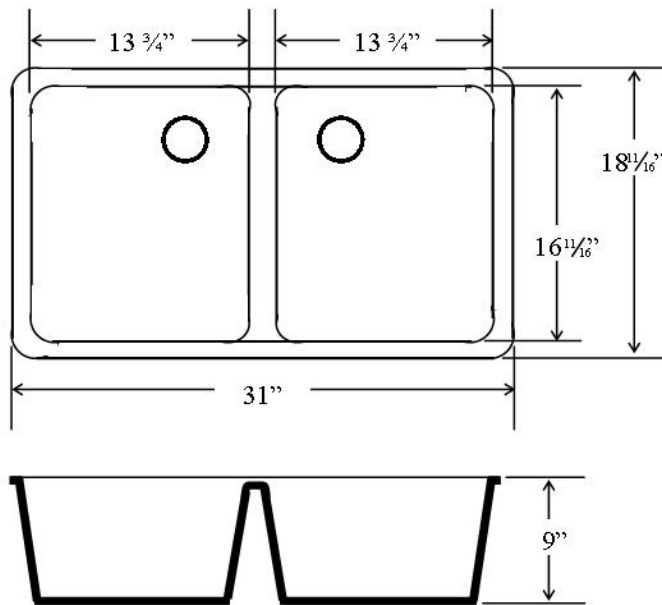

BLUME'S[®] KeyStone[™] Solid Surface Bowl

DOUBLE BOWL

EQUAL TUBS

DBKS1631

SINK SPECIFICATIONS (Inches)*

OVERALL:

Length: 31"
Width: 18 1/16"

INSIDE BOWL:

Length: 13 3/4"
Width: 16 1/16"
Depth: 9"

Available Bowl Colors

Bone • White

MOUNTS UNDER SOLID SURFACE, QUARTZ, OR GRANITE TOPS

DRAIN OPENING: 3 1/2"

Last Revised 12.03.07

www.blumes.net