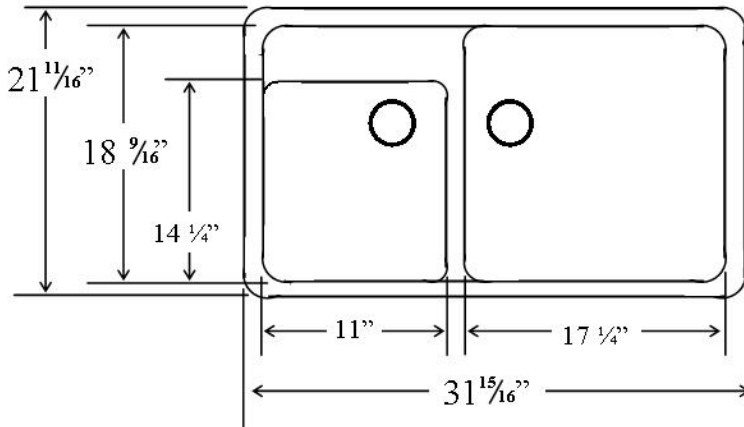

### SINK SPECIFICATIONS (Inches)\*

#### OVERALL:

Length: 31<sup>15</sup>/<sub>16</sub>"  
Width: 21<sup>1</sup>/<sub>16</sub>"

#### INSIDE LEFT BOWL:

Length: 11"  
Width: 14<sup>1</sup>/<sub>4</sub>"  
Depth: 6<sup>7</sup>/<sub>8</sub>"

#### INSIDE RIGHT BOWL:

Length: 17<sup>1</sup>/<sub>4</sub>"  
Width: 18<sup>9</sup>/<sub>16</sub>"  
Depth: 9"