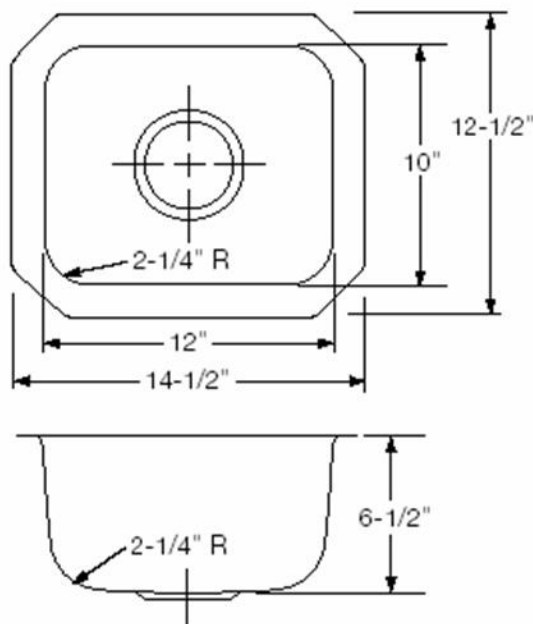

#### SINK SPECIFICATIONS

(Inches)\*

##### OVERALL:

Length: 14 1/2"

Width: 12 1/2"

##### INSIDE BOWL:

Length: 12"

Width: 10"

Depth: 6 1/2"

**18 GAUGE NICKEL BEARING STAINLESS STEEL**

**SATIN FINISH SURFACE**

**FULLY UNDERCOATED TO DAMPEN SOUND AND PREVENT CONDENSATION.**

**MOUNTS UNDER SOLID SURFACE, QUARTZ, OR GRANITE TOPS**