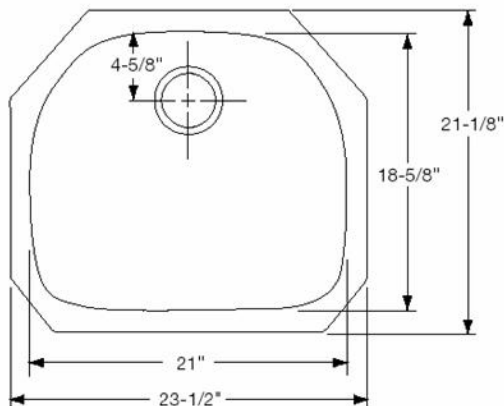

BLUME'S[®]

KeyStone[™] Stainless Steel Bowls

SINGLE BOWL

D-SHAPE

K12421

SINK SPECIFICATIONS

(Inches)*

OVERALL:

Length: 23 ½"

Width: 21 ⅛"

INSIDE BOWL:

Length: 21"

Width: 18 ⅝"

Depth: 8"

18 GAUGE NICKEL BEARING STAINLESS STEEL

SATIN FINISH SURFACE