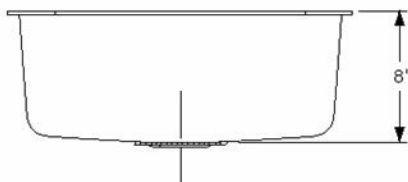

BLUME'S[®]

KeyStone[™] Stainless Steel Bowls

SINGLE BOWL

D-SHAPE

K12421

SINK SPECIFICATIONS

(Inches)*

OVERALL:

Length: 23 ½"

Width: 21 ⅛"

INSIDE BOWL:

Length: 21"

Width: 18 ⅝"

Depth: 8"

18 GAUGE NICKEL BEARING STAINLESS STEEL

SATIN FINISH SURFACE