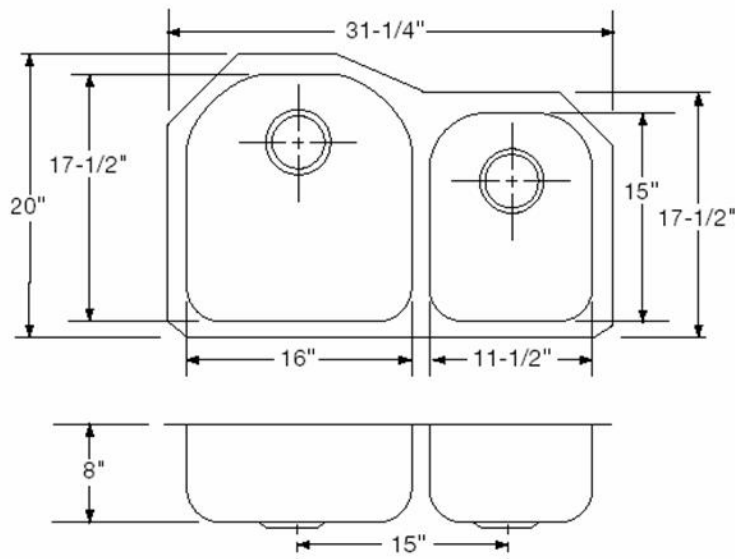

### SINK SPECIFICATIONS (Inches)\*

#### OVERALL:

Length: 31 1/4"  
Width: 20"

#### INSIDE LEFT BOWL:

Length: 16"  
Width: 17 1/2"  
Depth: 8"

#### INSIDE RIGHT BOWL:

Length: 11 1/2"  
Width: 15"  
Depth: 8"

**18 GAUGE NICKEL BEARING STAINLESS STEEL**

**SATIN FINISH SURFACE**

**FULLY UNDERCOATED TO DAMPEN SOUND AND PREVENT CONDENSATION.**

**MOUNTS UNDER SOLID SURFACE, QUARTZ, OR GRANITE TOPS**