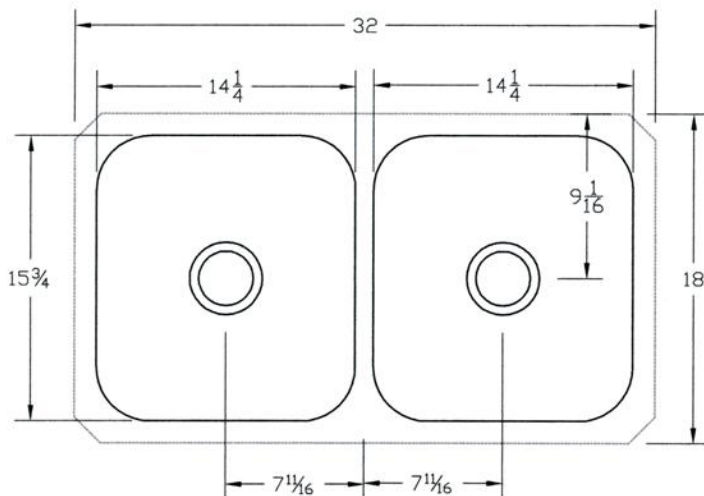

BLUME'S[®]

KeyStone[™] Stainless Steel Bowls

DOUBLE BOWL

EQUAL TUBS

K23218

SINK SPECIFICATIONS

(Inches)*

OVERALL:

Length: 32"

Width: 18"

INSIDE EACH BOWL:

Length: 14 1/4"

Width: 15 3/4"

Depth: 8 9/16"

18 GAUGE NICKEL BEARING STAINLESS STEEL

SATIN FINISH SURFACE

FULLY UNDERCOATED TO DAMPEN SOUND AND PREVENT CONDENSATION.

MOUNTS UNDER SOLID SURFACE, QUARTZ, OR GRANITE TOPS

DRAIN OPENING: 3 5/8"

Last Revised 9.22.09

www.blumes.net