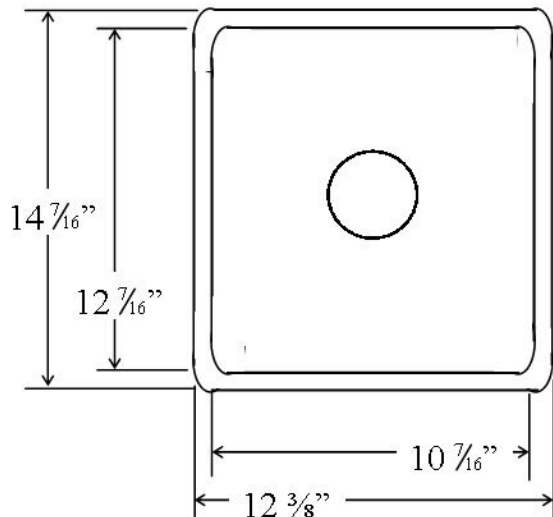

BLUME'S[®] KeyStone[™] Solid Surface Bowl

BAR BOWL
SBKS1311

SINK SPECIFICATIONS (Inches)*

OVERALL:

Length: 12 ³/₈"
Width: 14 ⁷/₁₆"

INSIDE BOWL:

Length: 10 ⁷/₁₆"
Width: 12 ⁷/₁₆"
Depth: 6 ¹/₂"

Available Bowl Colors

Bone • White

MOUNTS UNDER SOLID SURFACE, QUARTZ, OR GRANITE TOPS

DRAIN OPENING: 3 ¹/₂"

Last Revised 9.22.09

www.blumes.net