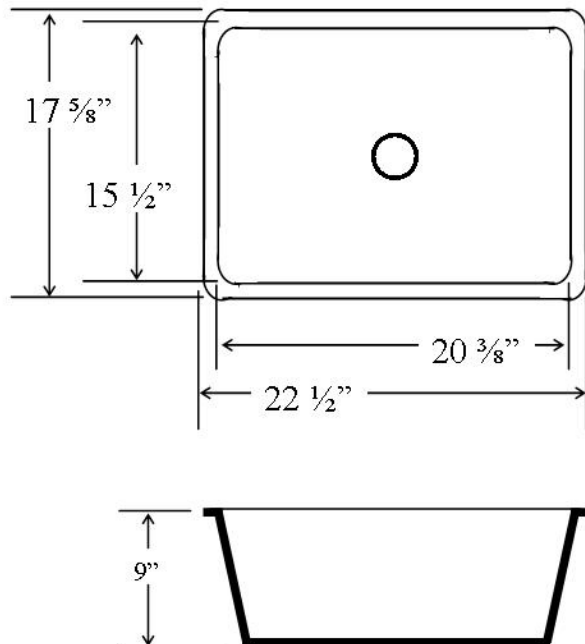

BLUME'S[®] KeyStone[™] Solid Surface Bowl

SINGLE BOWL
SBKS1621

SINK SPECIFICATIONS (Inches)*

OVERALL:

Length: 22 1/2"
Width: 17 5/8"

INSIDE BOWL:

Length: 20 3/8"
Width: 15 1/2"
Depth: 9"

Available Bowl Colors

Bone • White

MOUNTS UNDER SOLID SURFACE, QUARTZ, OR GRANITE TOPS

DRAIN OPENING: 3 1/2"

Last Revised 12.03.07