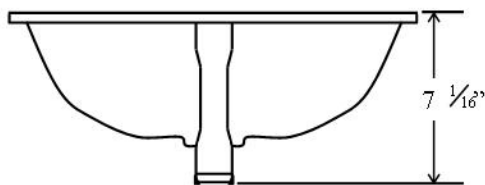

BLUME'S[®] KeyStone[™] Solid Surface Bowl

VANITY BOWL

VB1016

SINK SPECIFICATIONS (Inches)*

OVERALL:

Length: 16 $\frac{1}{16}$ "
Width: 12 $\frac{7}{16}$ "

INSIDE BOWL:

Length: 14 $\frac{1}{16}$ "
Width: 10 $\frac{7}{16}$ "
Water Depth: 5 $\frac{3}{16}$ "