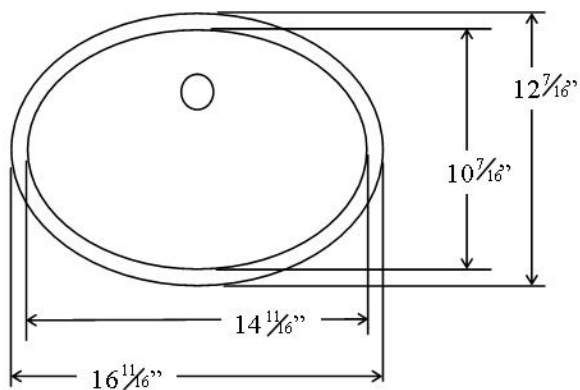

BLUME'S[®] KeyStone[™] Solid Surface Bowl

VANITY BOWL

VB1016

SINK SPECIFICATIONS (Inches)*

OVERALL:

Length: 16 $\frac{1}{16}$ "
Width: 12 $\frac{7}{16}$ "

INSIDE BOWL:

Length: 14 $\frac{1}{16}$ "
Width: 10 $\frac{7}{16}$ "
Water Depth: 5 $\frac{3}{16}$ "

Available Bowl Colors

Bone • White

MOUNTS UNDER SOLID SURFACE, QUARTZ, OR GRANITE TOPS

DRAIN OPENING: 1 $\frac{3}{4}$ "

Last Revised 12.03.07

www.blumes.net