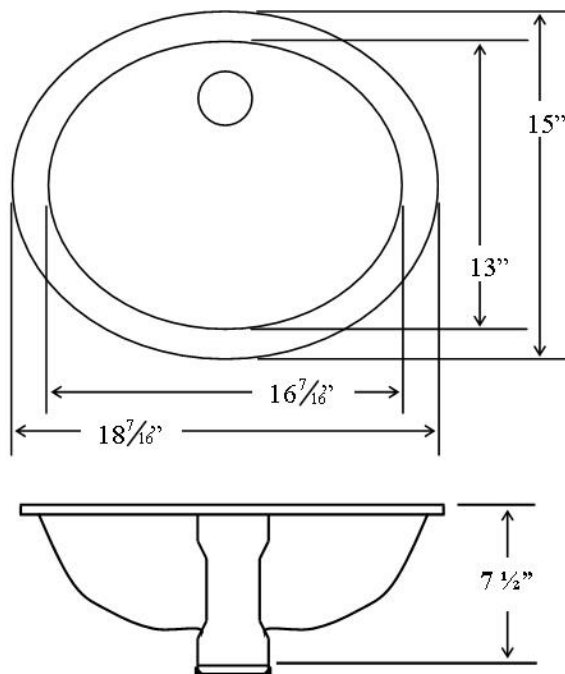

BLUME'S[®]

KeyStone[™] Solid Surface Bowl

VANITY BOWL

VB1317

SINK SPECIFICATIONS (Inches)*

OVERALL:

Length: 18 ⁷/₁₆"
Width: 15"

INSIDE BOWL:

Length: 16 ⁷/₁₆"
Width: 13"
Water Depth: 4 ¹/₄"

Available Bowl Colors

Bone • White

MOUNTS UNDER SOLID SURFACE, QUARTZ, OR GRANITE TOPS

DRAIN OPENING: 1 ³/₄"

Last Revised 12.03.07

www.blumes.net