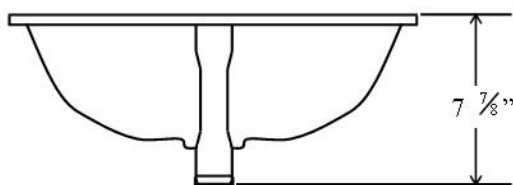

BLUME'S[®] KeyStone[™] Solid Surface Bowl

VANITY BOWL

VB1321

SINK SPECIFICATIONS (Inches)*

OVERALL:

Length: 22 $\frac{7}{16}$ "

Width: 16 $\frac{7}{16}$ "

INSIDE BOWL:

Length: 20 $\frac{7}{16}$ "

Width: 14 $\frac{7}{16}$ "

Water Depth: 6 $\frac{1}{8}$ "

Available Bowl Colors

Bone • White

MOUNTS UNDER SOLID SURFACE, QUARTZ, OR GRANITE TOPS

DRAIN OPENING: 1 $\frac{3}{4}$ "

Last Revised 12.03.07