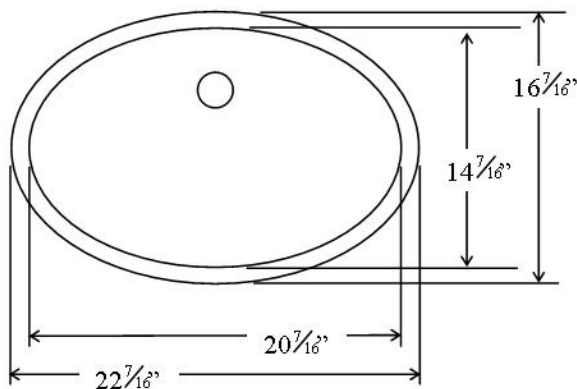

BLUME'S[®] KeyStone[™] Solid Surface Bowl

VANITY BOWL

VB1321

SINK SPECIFICATIONS (Inches)*

OVERALL:

Length: 22 $\frac{7}{16}$ "

Width: 16 $\frac{7}{16}$ "

INSIDE BOWL:

Length: 20 $\frac{7}{16}$ "

Width: 14 $\frac{7}{16}$ "

Water Depth: 6 $\frac{1}{8}$ "

Available Bowl Colors

Bone • White

MOUNTS UNDER SOLID SURFACE, QUARTZ, OR GRANITE TOPS

DRAIN OPENING: 1 $\frac{3}{4}$ "

Last Revised 12.03.07