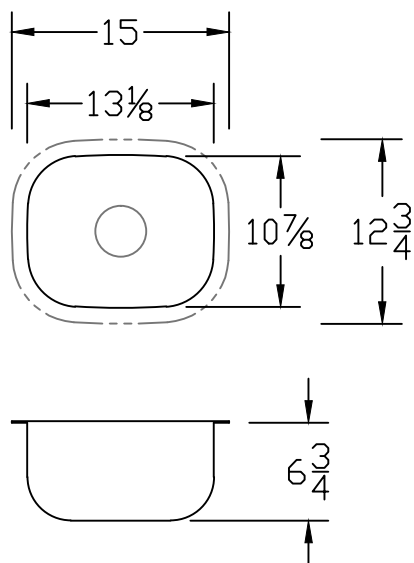

BLUME'S[®]

KeyStone[™] Stainless Steel Bowls

Single BOWL K1512

SINK SPECIFICATIONS (Inches)*

OVERALL:

Length: 15"
Width: 12 3/4"

INSIDE BOWL:

Length: 13 1/8"
Width: 10 7/8"
Depth: 6 3/4"

18 Gauge Nickel Bearing Stainless Steel
Satin Finish Surface
Mounts Under Solid Surface, Quartz or Granite
Drain Opening 3 1/2"

Last Revised 03.07.13

PHONE: 724-294-3190

FAX: 724-294-3198

www.blumes.net